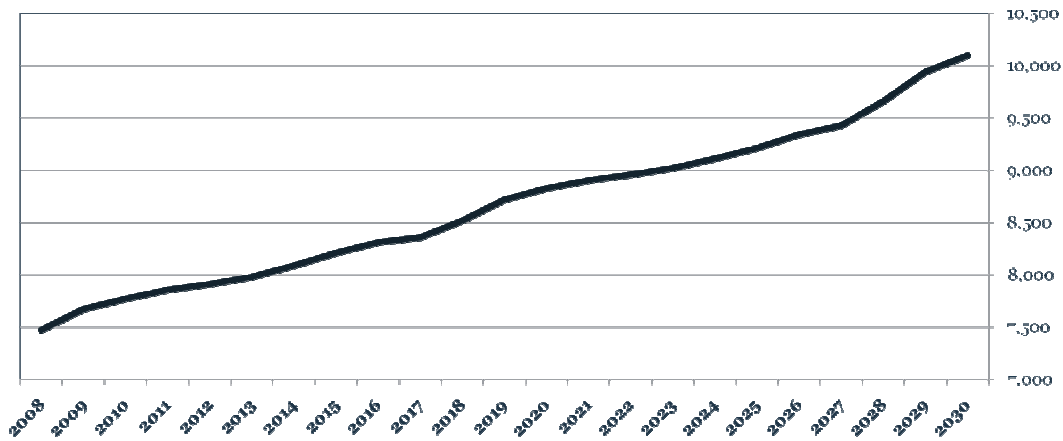

Davie County, NC Education Statistics

Projected number of school-age children (age 5-17) through 2030

- The number of school age kids in Davie County is expected to increase by more than 2600 over the next 20 years – or roughly another 120 children each year

Source: State Demographer, NC Office of Budget & Management, issued in the fall of 2008.

Achievement Indicators

	Davie Co.	NC
Per Pupil Expenditures (06-07)	$ 6,941.52	$ 7,582.47
Dropout rate (07-08)	6.1%	5.0%
4-year cohort graduation rate*	72.6%	70.3%
% of graduates continuing their education	85.3%	84.8%
Elementary school size (avg.)	529	513
Middle School size (avg.)	531	662
High School size	934	854
SAT score (reading/math) (2008)	1041	1008
% at or above grade level - reading (2008)	64.4%	55.6%
% at or above grade level - math (2008)	78.0%	69.9%
Teacher turnover rate (2007-08)	13.2%	17.3%

Source: NC Department of Public Instruction.