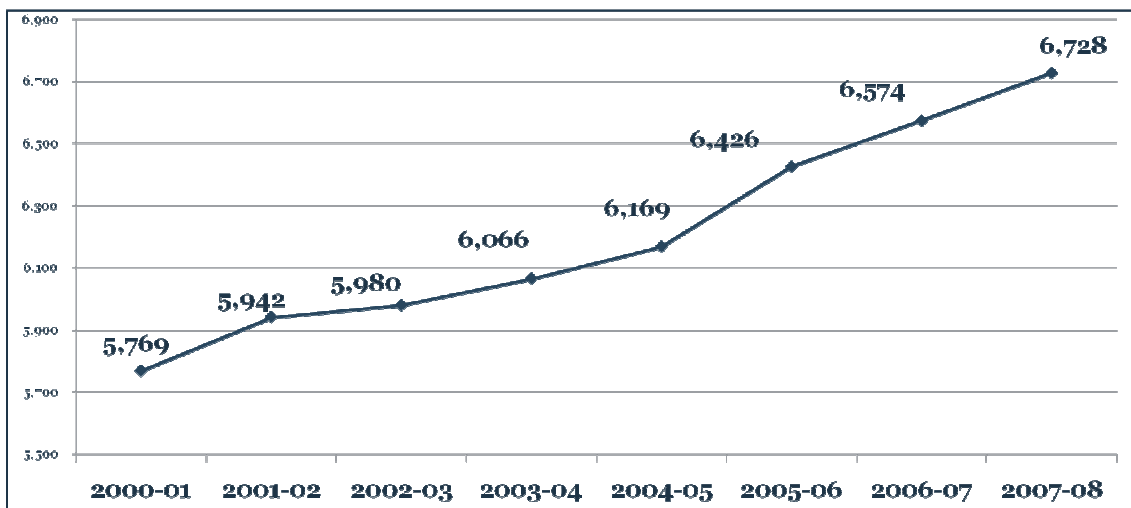

Davie County, NC Education Statistics

Educational Attainment

% of adults in Davie County	1990	2000	2005-07
Without a high school diploma	30.4%	21.9%	18.4%
High School Graduates	69.6%	78.1%	81.6%
With some college courses	35.7%	43.3%	49.5%
With a bachelor's degree or higher	14.7%	17.6%	20.7%

Source: US Census Bureau, American Community Survey data, 2005-07, 2000 & 1990 decennial census.

School Enrollment

- Enrollment in the Davie County Public Schools has grown by 959 children since 2000 – or roughly 120 kids per year.

Source: NC Department of Public Instruction, first month enrollment figures for each school year used.